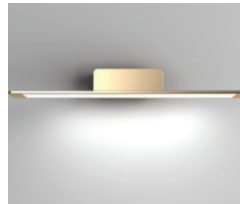

ALBA

A modern and minimalist LED luminaire for vanity mirrors, bedrooms, bathrooms, and beyond.

Part Number: ALB-NX51-Y-ZZ

Product Features

- Ultra-thin flush mount design can be utilized as an up-, down-, or side-facing sconce
- High quality PMMA lens produces a soft glow without glare or hot spots
- Expertly crafted aluminum body with choice of silver or gold finish
- Available in 2700K or 4000K
- CRI: Ra > 80 (high CRI optional)
- Input Power: 10W
- 650-750 lumens per luminaire
- Input Voltage: 110VAC (also available in 220VAC)
- Features top brand Lumileds LED's
- 120 Degree beam angle
- For Indoor/Dry Location Use Only
- TRIAC dimmable

Certification

- cULus Listed

Product Applications

- Interior Residential
- Vanity
- Hallway
- Hospitality
- Restaurant/Cafe
- Retail/Display
- Office