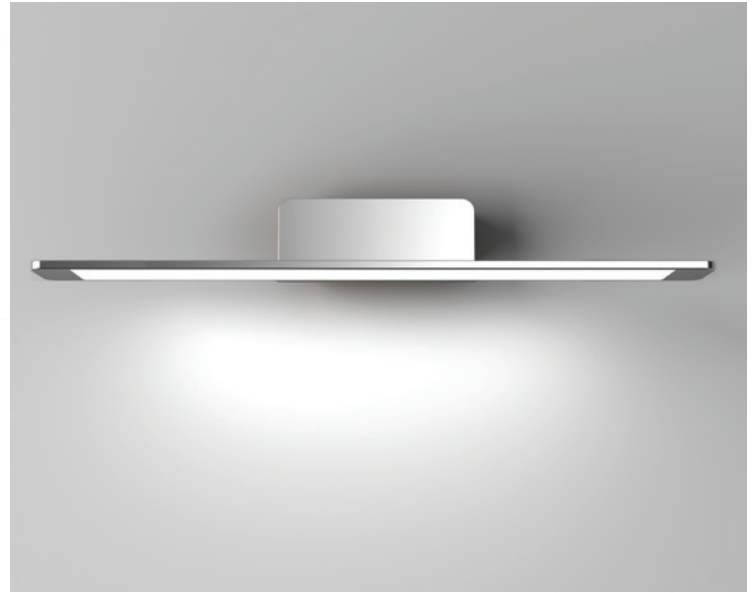

ALBA

A modern and minimalist LED luminaire for vanity mirrors, bedrooms, bathrooms, and beyond.

Part Number: ALB-NX51-Y-ZZ

Product Features

- Ultra-thin flush mount design can be utilized as an up-, down-, or side-facing sconce
- High quality PMMA lens produces a soft glow without glare or hot spots
- Expertly crafted aluminum body with choice of silver or gold finish
- Available in 2700K or 4000K
- CRI: Ra > 80 (high CRI optional)
- Input Power: 10W
- 650-750 lumens per luminaire
- Input Voltage: 110VAC (also available in 220VAC)
- Features top brand Lumileds LED's
- 120 Degree beam angle
- For Indoor/Dry Location Use Only
- TRIAC dimmable

Certification

- cULus Listed

Product Applications

- Interior Residential
- Vanity
- Hallway
- Hospitality
- Restaurant/Cafe
- Retail/Display
- Office

Ordering Instructions

A L B - N X 5 1 - Y - Z Z

Color Temperature (X):
 1 = 2700K Warm White
 2 = 4000K Natural White

Finish (Y):
 S = Silver
 G = Gold

Size (ZZ):
 SM = Small (22" L)
 LG = Large (30" L)